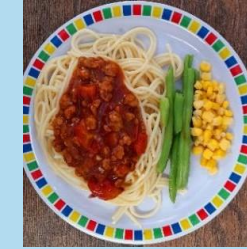

Spaghetti Bolognese